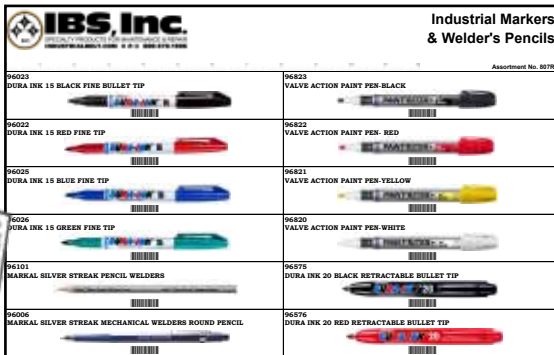

SAVE UP TO 27% ON MARKERS AND PAINT PEN ASSORTMENTS

806R

\$49.95

SAVE 29%
Travel Tray

694R

\$49.95

SAVE 26%
Travel Tray

807R

\$139.95

SAVE 21%
Assortment

695R

\$139.95

SAVE 23%
Assortment

SAVE 25% WHEN YOU BUY ANY FULL PACKAGE OF MARKERS!

IBS No.	Description	Qty
96520	Dura Ink 5 Black Extended Micro Tip	12
96022	Dura Ink 15 Red Fine Bullet Tip	12
96023	Dura Ink 15 Black Fine Bullet Tip	12
96025	Dura Ink 15 Blue Fine Bullet Tip	12
96026	Dura Ink 15 Green Fine Bullet Tip	12
96027	Dura Ink 15 Silver Fine Bullet Tip	12
96222	Dura Ink 25 Red Medium Chisel Tip	6
96223	Dura Ink 25 Black Medium Chisel Tip	6
96576	Dura Ink 20 Red Retractable Fine Bullet Tip	6
96575	Dura Ink 20 Black Retractable Fine Bullet Tip	6
96800	Dura Ink 200 Black Broad Chisel Tip	6
96282	Dura Ink Red Dual Tip Marker	12
96283	Dura Ink Black Dual Tip Marker	12