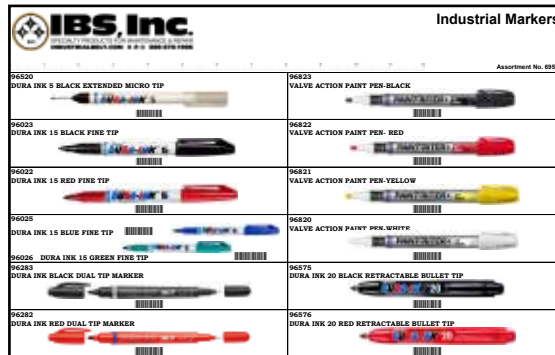

SAVE UP TO 27% ON MARKERS AND PAINT PEN ASSORTMENTS

806R

\$49.95

SAVE 29%
Travel Tray

694R

\$49.95

SAVE 26%
Travel Tray

807R

\$139.95

SAVE 21%
Assortment

695R

\$139.95

SAVE 23%
Assortment

SAVE 25% WHEN YOU BUY ANY FULL PACKAGE OF MARKERS!

IBS No.	Description	Qty
96520	Dura Ink 5 Black Extended Micro Tip	12
96022	Dura Ink 15 Red Fine Bullet Tip	12
96023	Dura Ink 15 Black Fine Bullet Tip	12
96025	Dura Ink 15 Blue Fine Bullet Tip	12
96026	Dura Ink 15 Green Fine Bullet Tip	12
96027	Dura Ink 15 Silver Fine Bullet Tip	12
96222	Dura Ink 25 Red Medium Chisel Tip	6
96223	Dura Ink 25 Black Medium Chisel Tip	6
96576	Dura Ink 20 Red Retractable Fine Bullet Tip	6
96575	Dura Ink 20 Black Retractable Fine Bullet Tip	6
96800	Dura Ink 200 Black Broad Chisel Tip	6
96282	Dura Ink Red Dual Tip Marker	12
96283	Dura Ink Black Dual Tip Marker	12