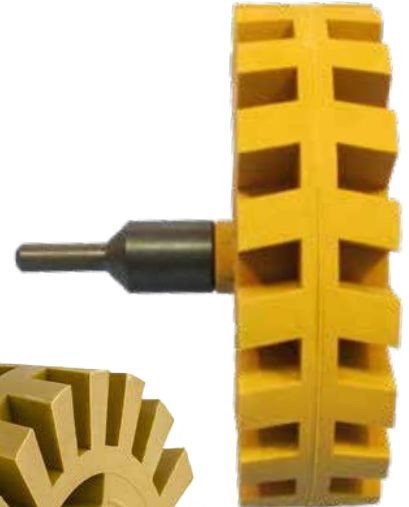

# WHEELS

**SAVE 24% WHEN YOU BUY 3 OR MORE!**

## 4" x 1" ERASER WHEEL IBS No. 37700

Eraser Wheels provide quick and easy removal of decals, pin stripes, bumper stickers, reflective tape, etc. from glass, urethane, acrylic paints and OEM.

- Effectively removes adhesive tapes and glue from the back of moldings.
- **Longer lasting and wider** than a solid disc for faster job completion.
- **Toothed wheel** works cooler causing less smearing.
- **Universal arbor** use with electric or pneumatic tools included.
- Best results at 1,500 - 3,000 RPM, Max 4,000 RPM.