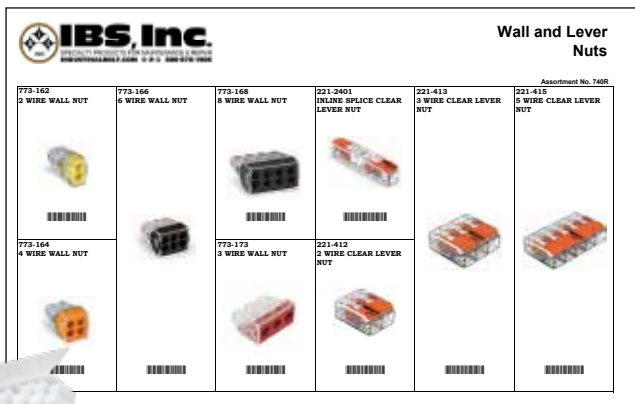

IBS No. 740R 9 Items 105 Pcs

NOW ONLY $59⁹⁵ **Save 23%**
regularly $78²⁸

IBS No. 199R 13 Items 106 Pcs

NOW ONLY $119⁹⁵ **Save 23%**
regularly $156⁶¹