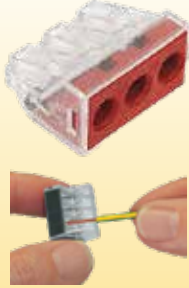

ELECTRICAL CONNECTIONS MADE **EASIER FASTER BETTER**

FREE WIRE-STRIPPING TOOL WITH PURCHASE OF ANY 10 PACKAGES

WIRE-STRIPPING TOOL

FREE
with Qualifying
Purchase of 10
Packages

PM014

- **Effortless Wire Stripping** – Automatically adjusts to strip both solid and stranded wires from 10 to 26 gauge with ease.
- **Precision Cutting** – Cleanly cuts through 10 to 22 gauge terminals for smooth, reliable connections.
- **Efficient Crimping** – Delivers secure crimps on 10 to 22 gauge terminals for a strong, lasting hold.
- **Versatile and User-Friendly** – Handles all wire types from 10 to 26 gauge, including solid and stranded, making every task simpler and faster.

WALL NUTS, LEVER NUTS & CLEAR LEVER NUTS

See the Safety:

- **Clear housing** for easy visual confirmation.
- **Test port** for quick continuity checks.

Fast, Easy Installation:

- No twisting or taping.
- Simply strip the wire, insert, and connect.

Safe:

- Individually held wires prevent loose connections.
- Touch-proof, rated to 105°C.
- UL listed/CSA certified for 600V (1000V for fixtures/signs).

Save Time:

- Up to 50% faster installation.
- Secure connections reduce troubleshooting and warranty costs.

- **Spring pressure connection** ensures a secure, locked connection.
- **Built-in test port** for continuity testing.
- No twisting or taping—just strip, insert, snap, and done!

Safe:

- Individually held wires prevent loose connections.
- Touch-proof, rated to 105°C.
- UL listed/CSA certified for 600V (1000V for fixtures/signs).