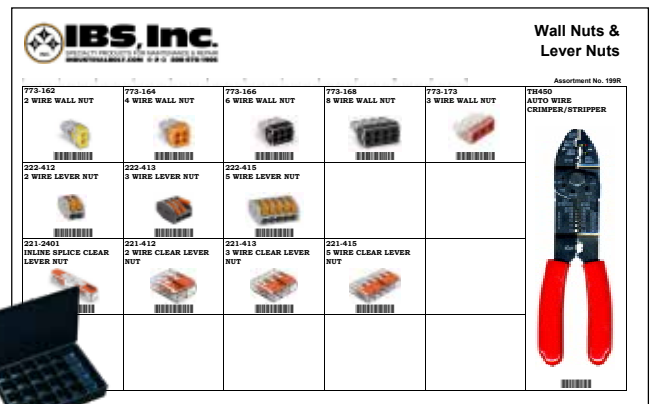

IBS No. 740R 9 Items 105 Pcs

NOW ONLY $59⁹⁵ **Save 23%**
regularly $78²⁸

IBS No. 199R 13 Items 106 Pcs

NOW ONLY $119⁹⁵ **Save 23%**
regularly $156⁶¹