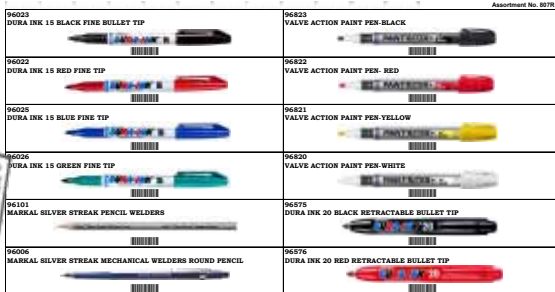

SAVE UP TO 27% ON MARKERS AND PAINT PEN ASSORTMENTS

806R

\$39.95
SAVE 27%
Travel Tray

Quik Stik and Paint Markers

Dura-Ink Industrial Felt Tip Markers

694R

\$39.95
SAVE 21%
Travel Tray

807R

\$129.95
SAVE 21%
Assortment

Industrial Markers & Welder's Pencils

Industrial Markers

695R

\$129.95
SAVE 26%
Assortment

SAVE 25% WHEN YOU BUY ANY FULL PACKAGE OF MARKERS!

IBS No.	Description	Qty
96520	Dura Ink 5 Black Extended Micro Tip	12
96022	Dura Ink 15 Red Fine Bullet Tip	12
96023	Dura Ink 15 Black Fine Bullet Tip	12
96025	Dura Ink 15 Blue Fine Bullet Tip	12
96027	Dura Ink 15 Green Fine Bullet Tip	12
96222	Dura Ink 25 Red Medium Chisel Tip	6
96223	Dura Ink 25 Black Medium Chisel Tip	6
96576	Dura Ink 20 Red Retractable Fine Bullet Tip	6
96575	Dura Ink 20 Black Retractable Fine Bullet Tip	6
96800	Dura Ink 200 Black Broad Chisel Tip	6
96282	Dura Ink Red Dual Tip Marker	12
96283	Dura Ink Black Dual Tip Marker	12