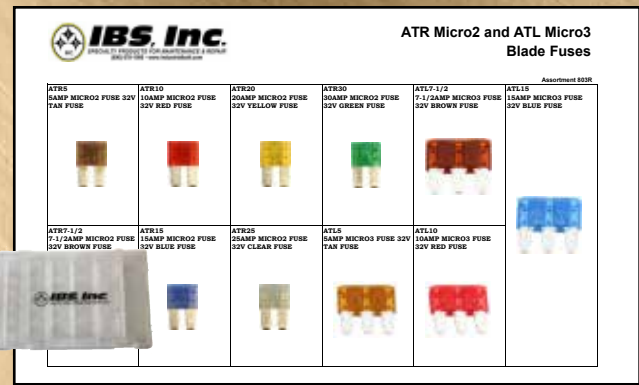

803R • MICRO FUSE Travel Tray
11 items • 55 Pcs – ONLY $24²⁰
regularly $40³⁴ – SAVE $16¹³

40 YEARS = 40% SAVINGS ON ASSORTMENTS!