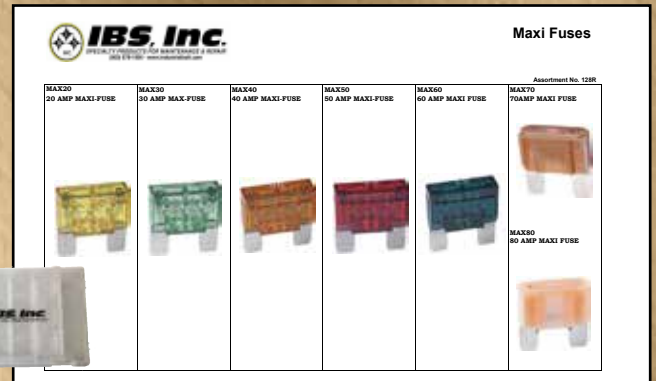

ANNIVERSARY SAVINGS CELEBRATION

40 YEARS = 40% SAVINGS ON TRAVEL TRAYS!

127R • ATM MINI FUSE Travel Tray
6 items • 60 Pcs – ONLY \$24⁷⁴
regularly \$41²³ – SAVE \$16⁴⁹

128R • MAXI FUSES Travel Tray
7 items • 31 Pcs – ONLY \$59⁸⁴
regularly \$99⁷⁴ – SAVE \$39⁹⁹

360R • ATM MINI LED FUSE Travel Tray
6 items • 36 Pcs – ONLY \$46⁹⁸
regularly \$78³⁰ – SAVE \$31³²

361R • ATC LED FUSES Travel Tray
6 items • 42 Pcs – ONLY \$49²⁰
regularly \$81⁹⁹ – SAVE \$32⁸⁰

362R • MAXI LED FUSE Travel Tray
6 items • 18 Pcs – ONLY \$94⁰¹
regularly \$94⁰¹ – SAVE \$62⁶⁷