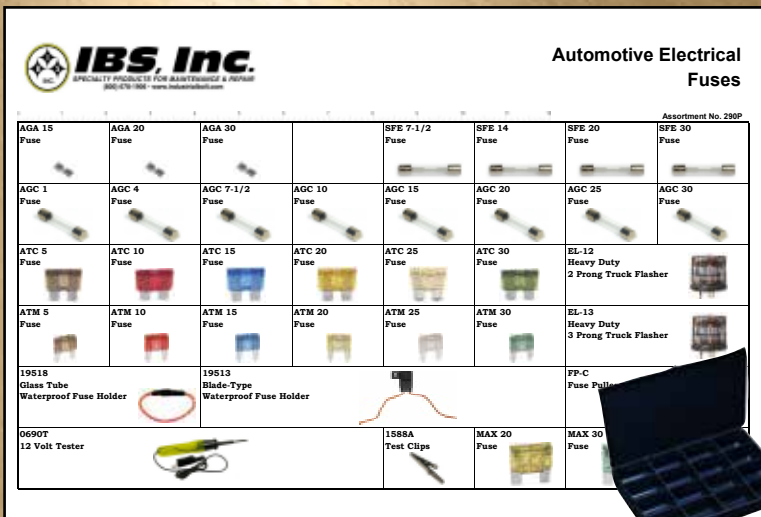

ANNIVERSARY SAVINGS CELEBRATION

40 YEARS = 40% SAVINGS ON TRAVEL TRAYS!

792R • ATC FUSE Travel Tray
8 items • 40 Pcs – ONLY \$26⁴⁰
regularly \$43⁹⁹ – SAVE \$17⁶⁰

803R • MICRO FUSE Travel Tray
11 items • 55 Pcs – ONLY \$24²⁰
regularly \$40³⁴ – SAVE \$16¹³

40 YEARS = 40% SAVINGS ON ASSORTMENTS!

290P • AUTO ELECTRICAL FUSES
36 items • 257 Pcs – ONLY \$185⁹⁰
regularly \$309⁸⁴ – SAVE \$123⁹⁴

723R • AUTO FUSEHOLDERS & ACCESSORIES
14 items • 75 Pcs – ONLY \$113¹⁴
regularly \$188⁵⁷ – SAVE \$75⁴³